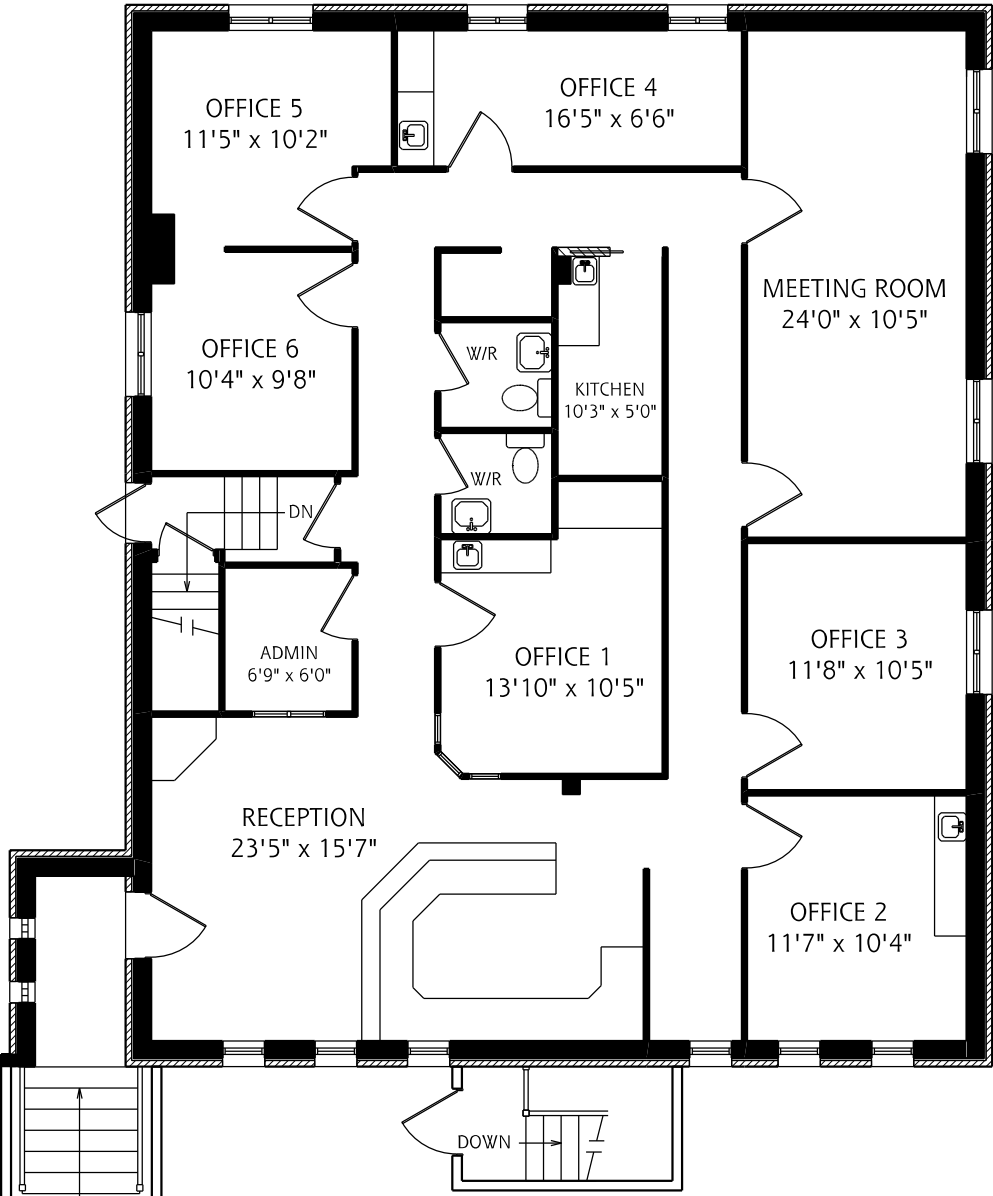

2174 KING ROAD

MAIN FLOOR
2,260 SQUARE FEET

ALL MEASUREMENTS SHOULD BE CONSIDERED APPROXIMATE

LOWER LEVEL
2,110 SQUARE FEET