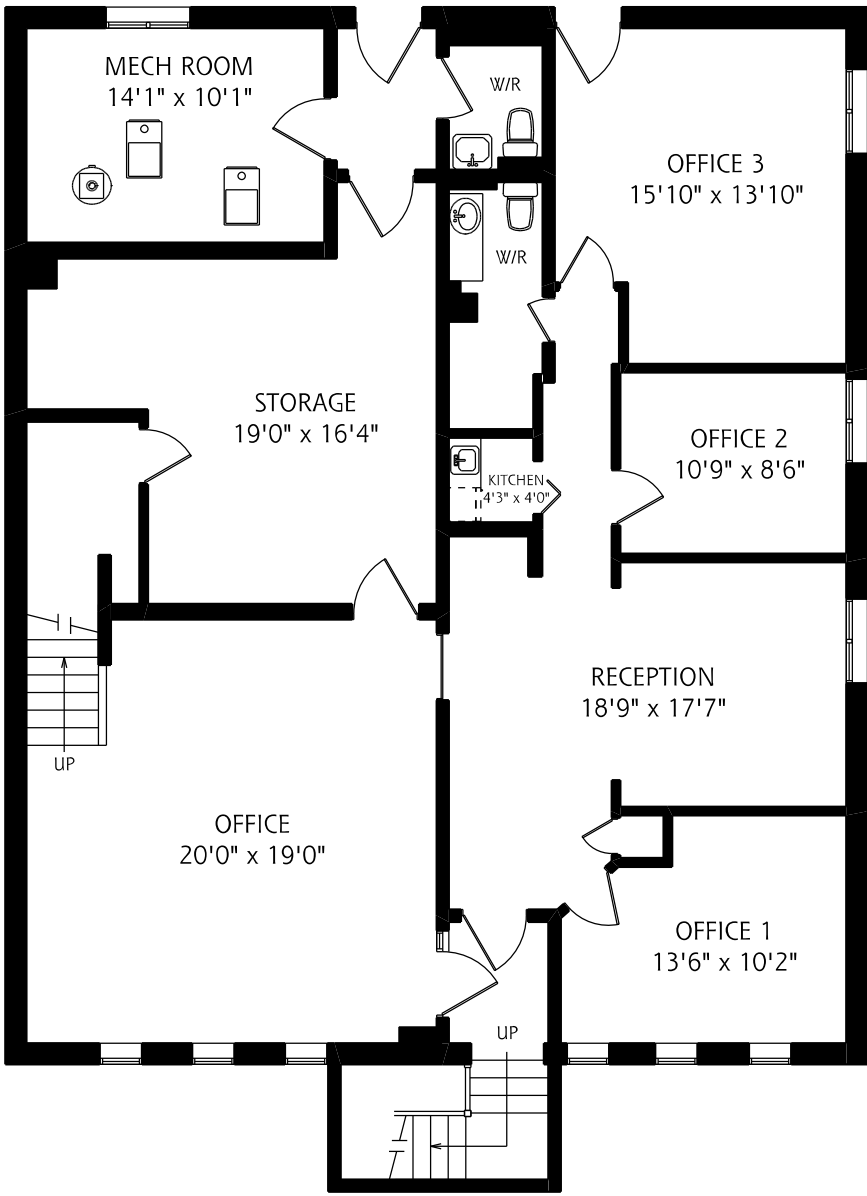

2174 KING ROAD

MAIN FLOOR
2,260 SQUARE FEET

ALL MEASUREMENTS SHOULD BE CONSIDERED APPROXIMATE

LOWER LEVEL
2,110 SQUARE FEET