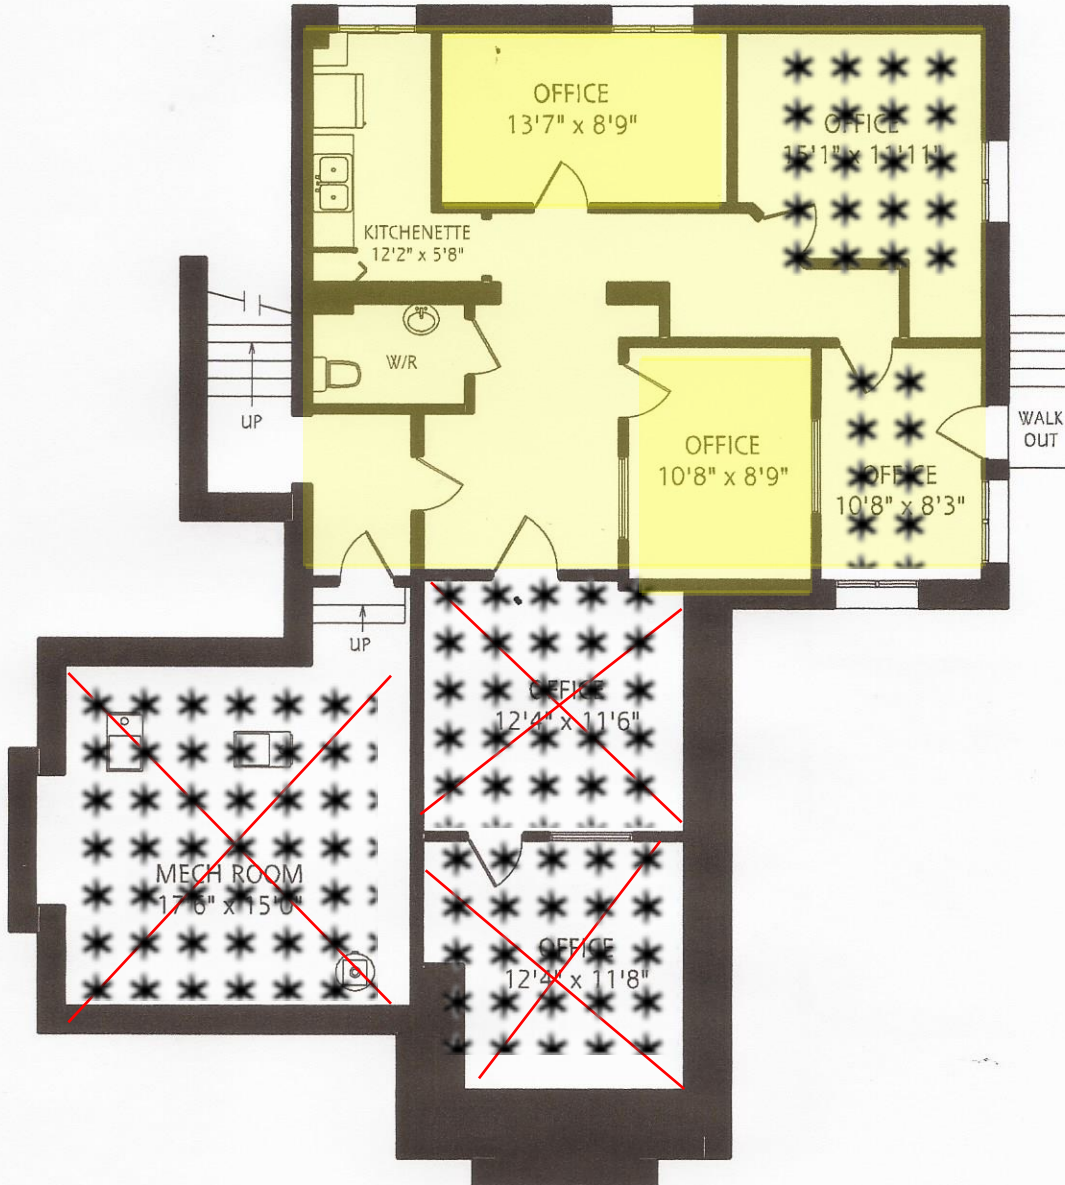

2169 KING ROAD

LOWER LEVEL
1,790 SQUARE FEET

ALL MEASUREMENTS SHOULD BE CONSIDERED APPROXIMATE