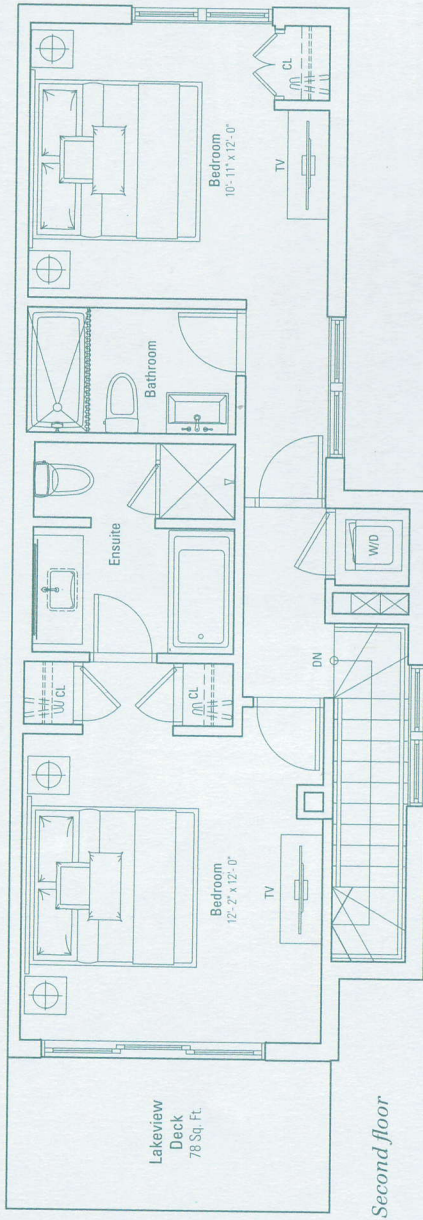

CRESCENDO
 BEACH HOUSE VILLA

2 BEDROOM + DEN | 1202 SQ FT + 228 SQ FT DECK

202 203 204 106

oor

103 104 105 106

oor

erves the right to make changes
 ns to maintain the high standards
 s. Renderings are artist's concept.