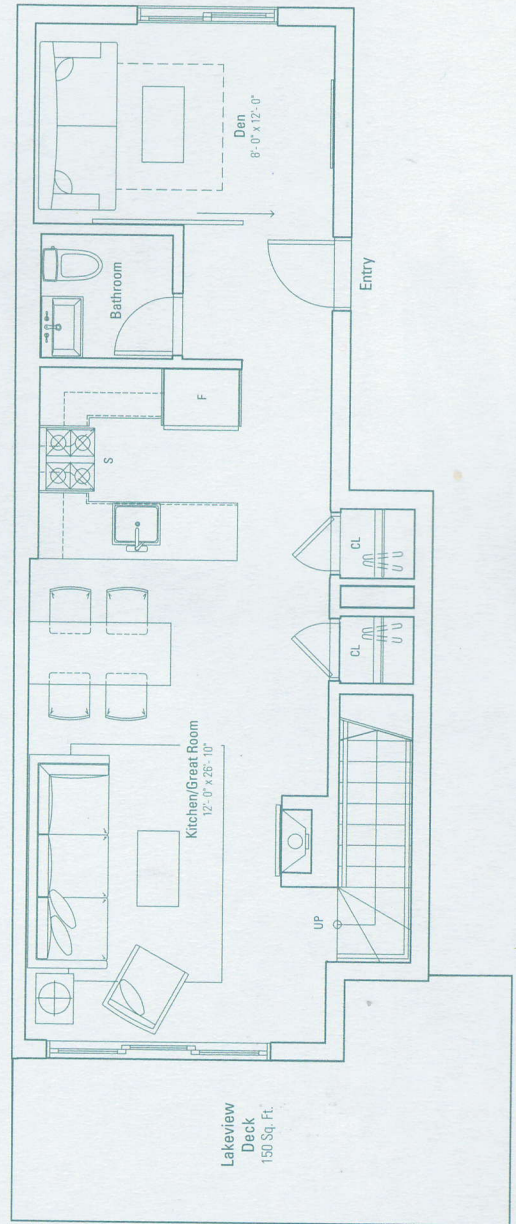

CRESCENDO
 BEACH HOUSE VILLA

2 BEDROOM + DEN | 1202 SQ FT + 228 SQ FT DECK

202 203 204 106

oor

103 104 105 106

oor

erves the right to make changes
 ns to maintain the high standards
 s. Renderings are artist's concept.